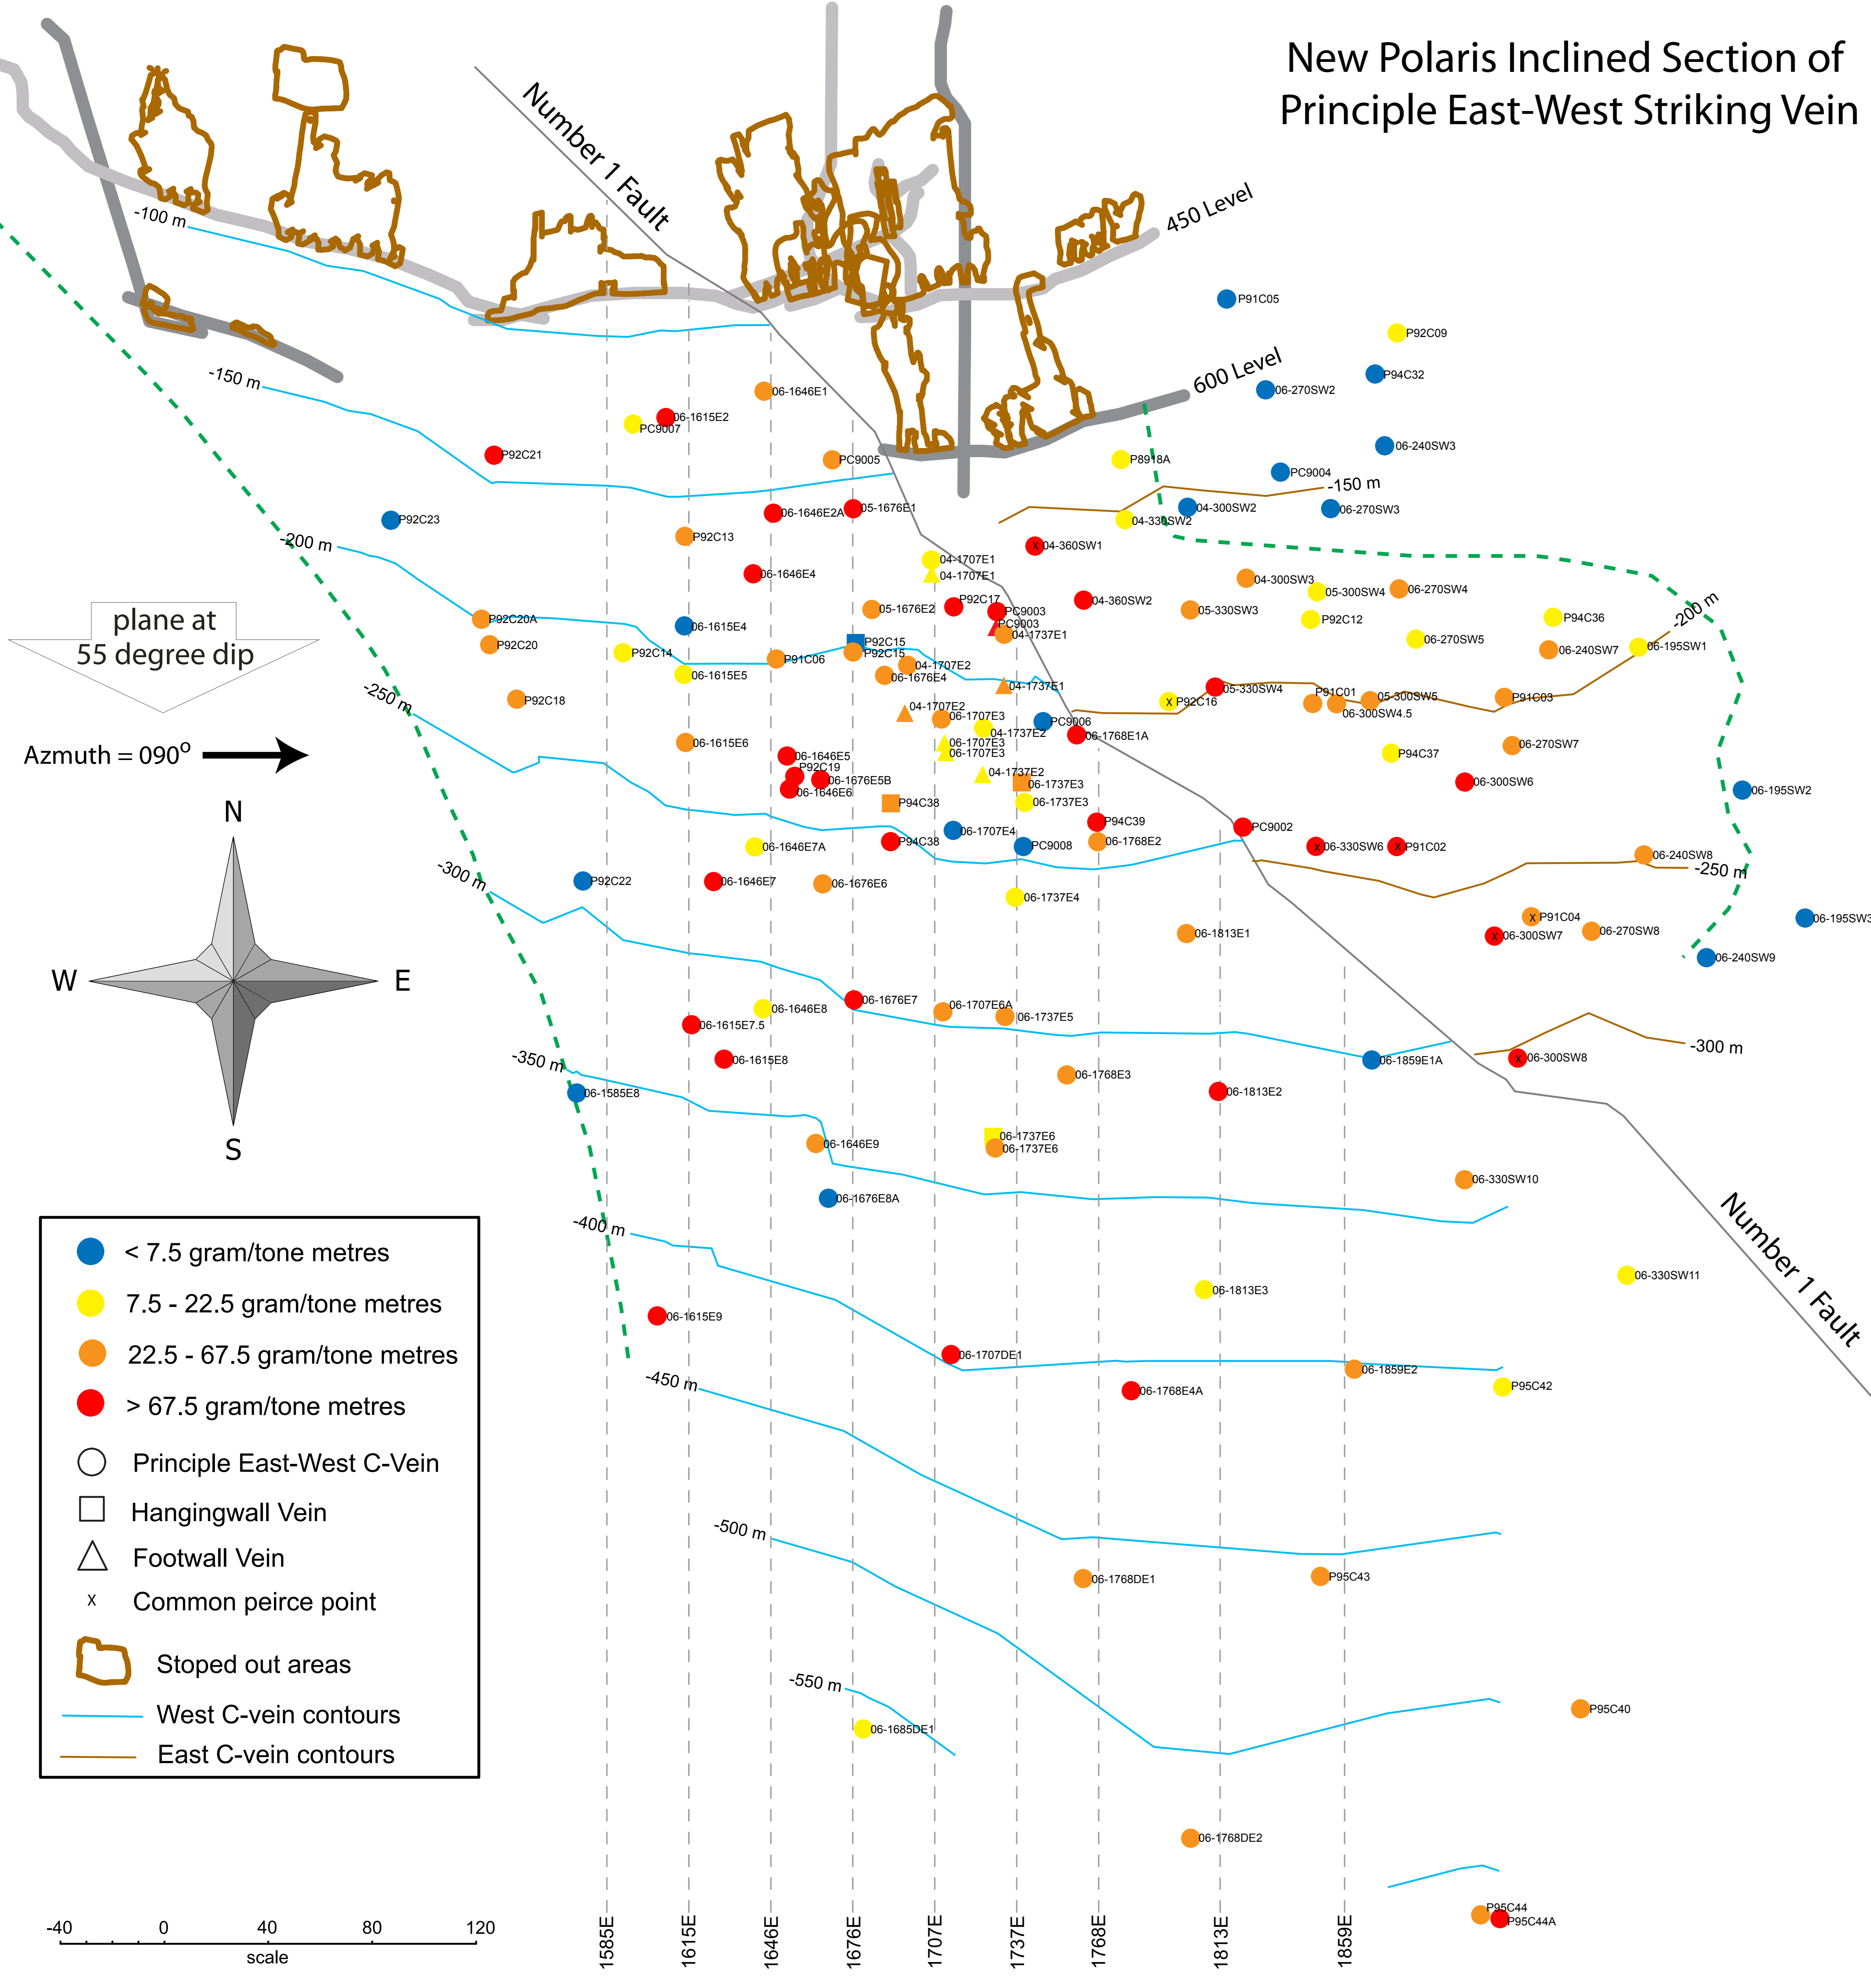

### New Polaris Incline Section of Principle East-West Striking Vein

### New Polaris Incline Section of Principle Northeast-Southwest Striking Vein